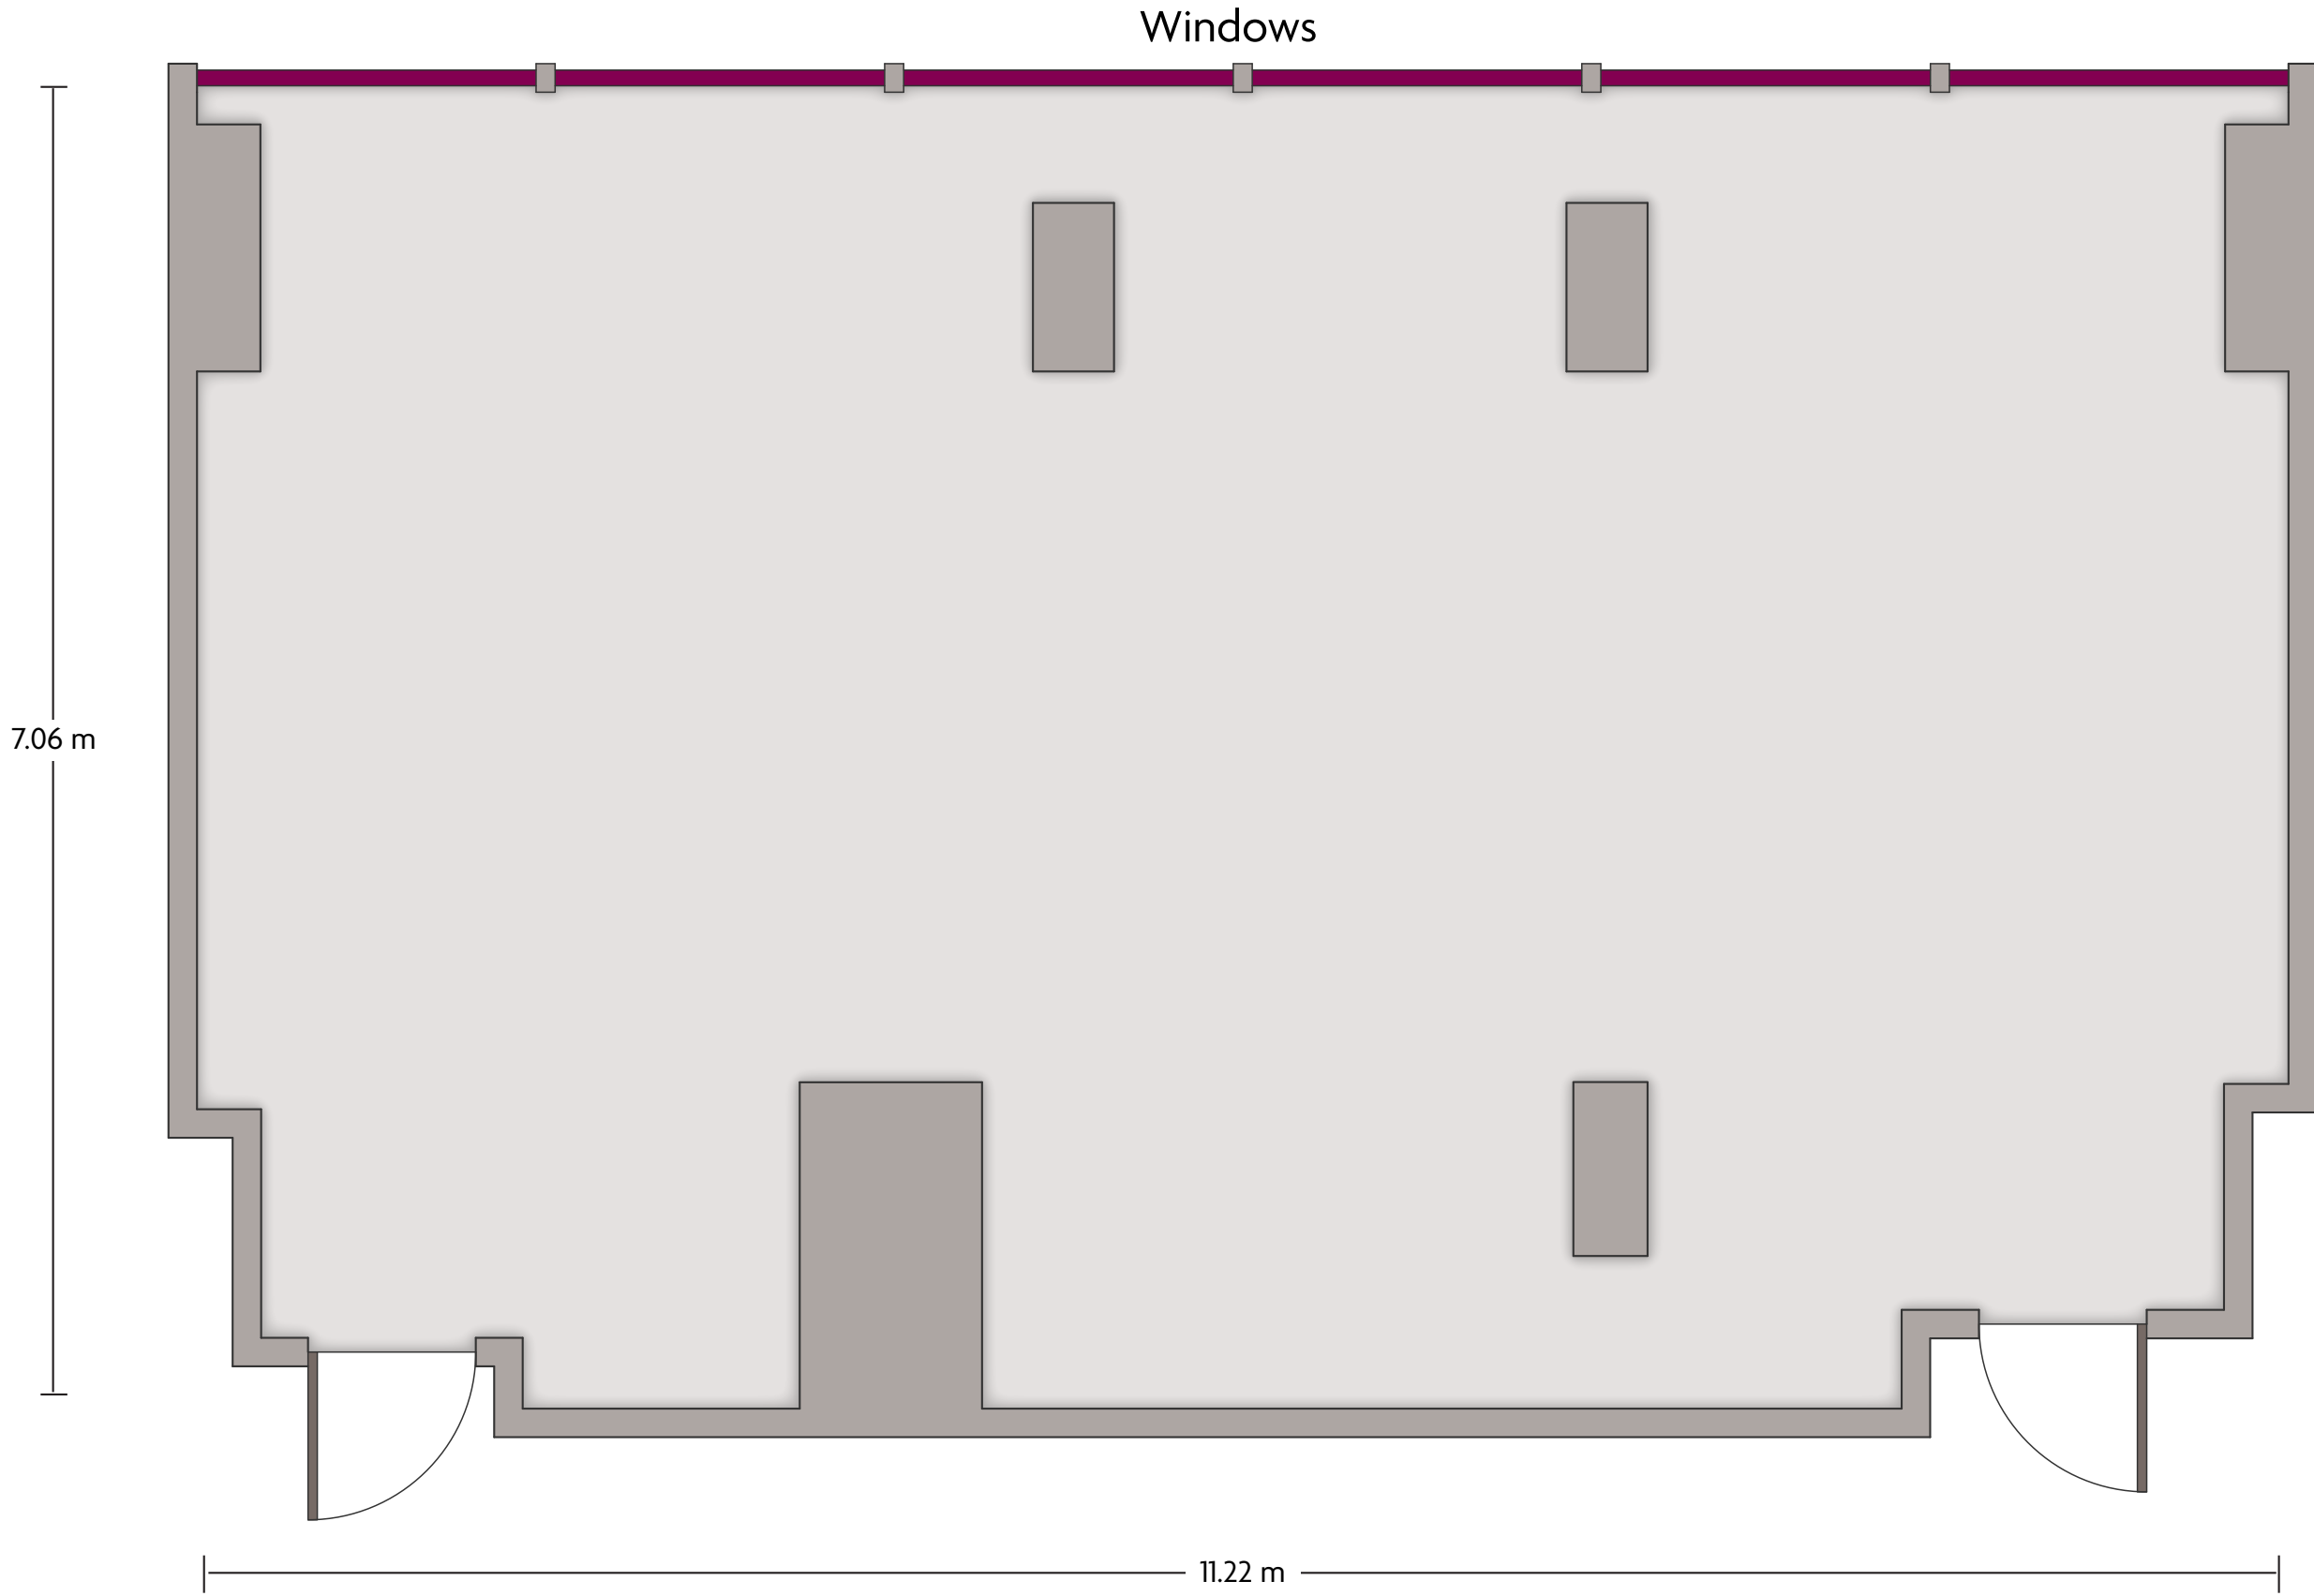

*Multiple layout options available for this space.

LENGTH: 7.4 m WIDTH: 6.8 m HEIGHT: 2.5 m TOTAL SQUARE METERS: 46.8 m² MAXIMUM CAPACITY: 16 POWER OUTLETS: 4

Farwaniya Block 3 - Street 103 P.O. Box 18544 | Farwaniya, Kuwait City - 81006, Kuwait | 965.0.1848111

*Multiple layout options available for this space.

LENGTH: 11.2 m WIDTH: 7.2 m HEIGHT: 2.5 m TOTAL SQUARE METERS: 75.1 m² MAXIMUM CAPACITY: 16 POWER OUTLETS: 10

Farwaniya Block 3 - Street 103 P.O. Box 18544 | Farwaniya, Kuwait City - 81006, Kuwait | 965.0.1848111

*Multiple layout options available for this space.

LENGTH: 11.2 m WIDTH: 7.1 m HEIGHT: 2.5 m TOTAL SQUARE METERS: 74 m² MAXIMUM CAPACITY: 16 POWER OUTLETS: 10

Farwaniya Block 3 - Street 103 P.O. Box 18544 | Farwaniya, Kuwait City - 81006, Kuwait | 965.0.1848111

*Multiple layout options available for this space.

LENGTH: 11.2 m WIDTH: 7.1 m HEIGHT: 2.5 m TOTAL SQUARE METERS: 74 m² MAXIMUM CAPACITY: 24 POWER OUTLETS: 10

Farwaniya Block 3 - Street 103 P.O. Box 18544 | Farwaniya, Kuwait City - 81006, Kuwait | 965.0.1848111