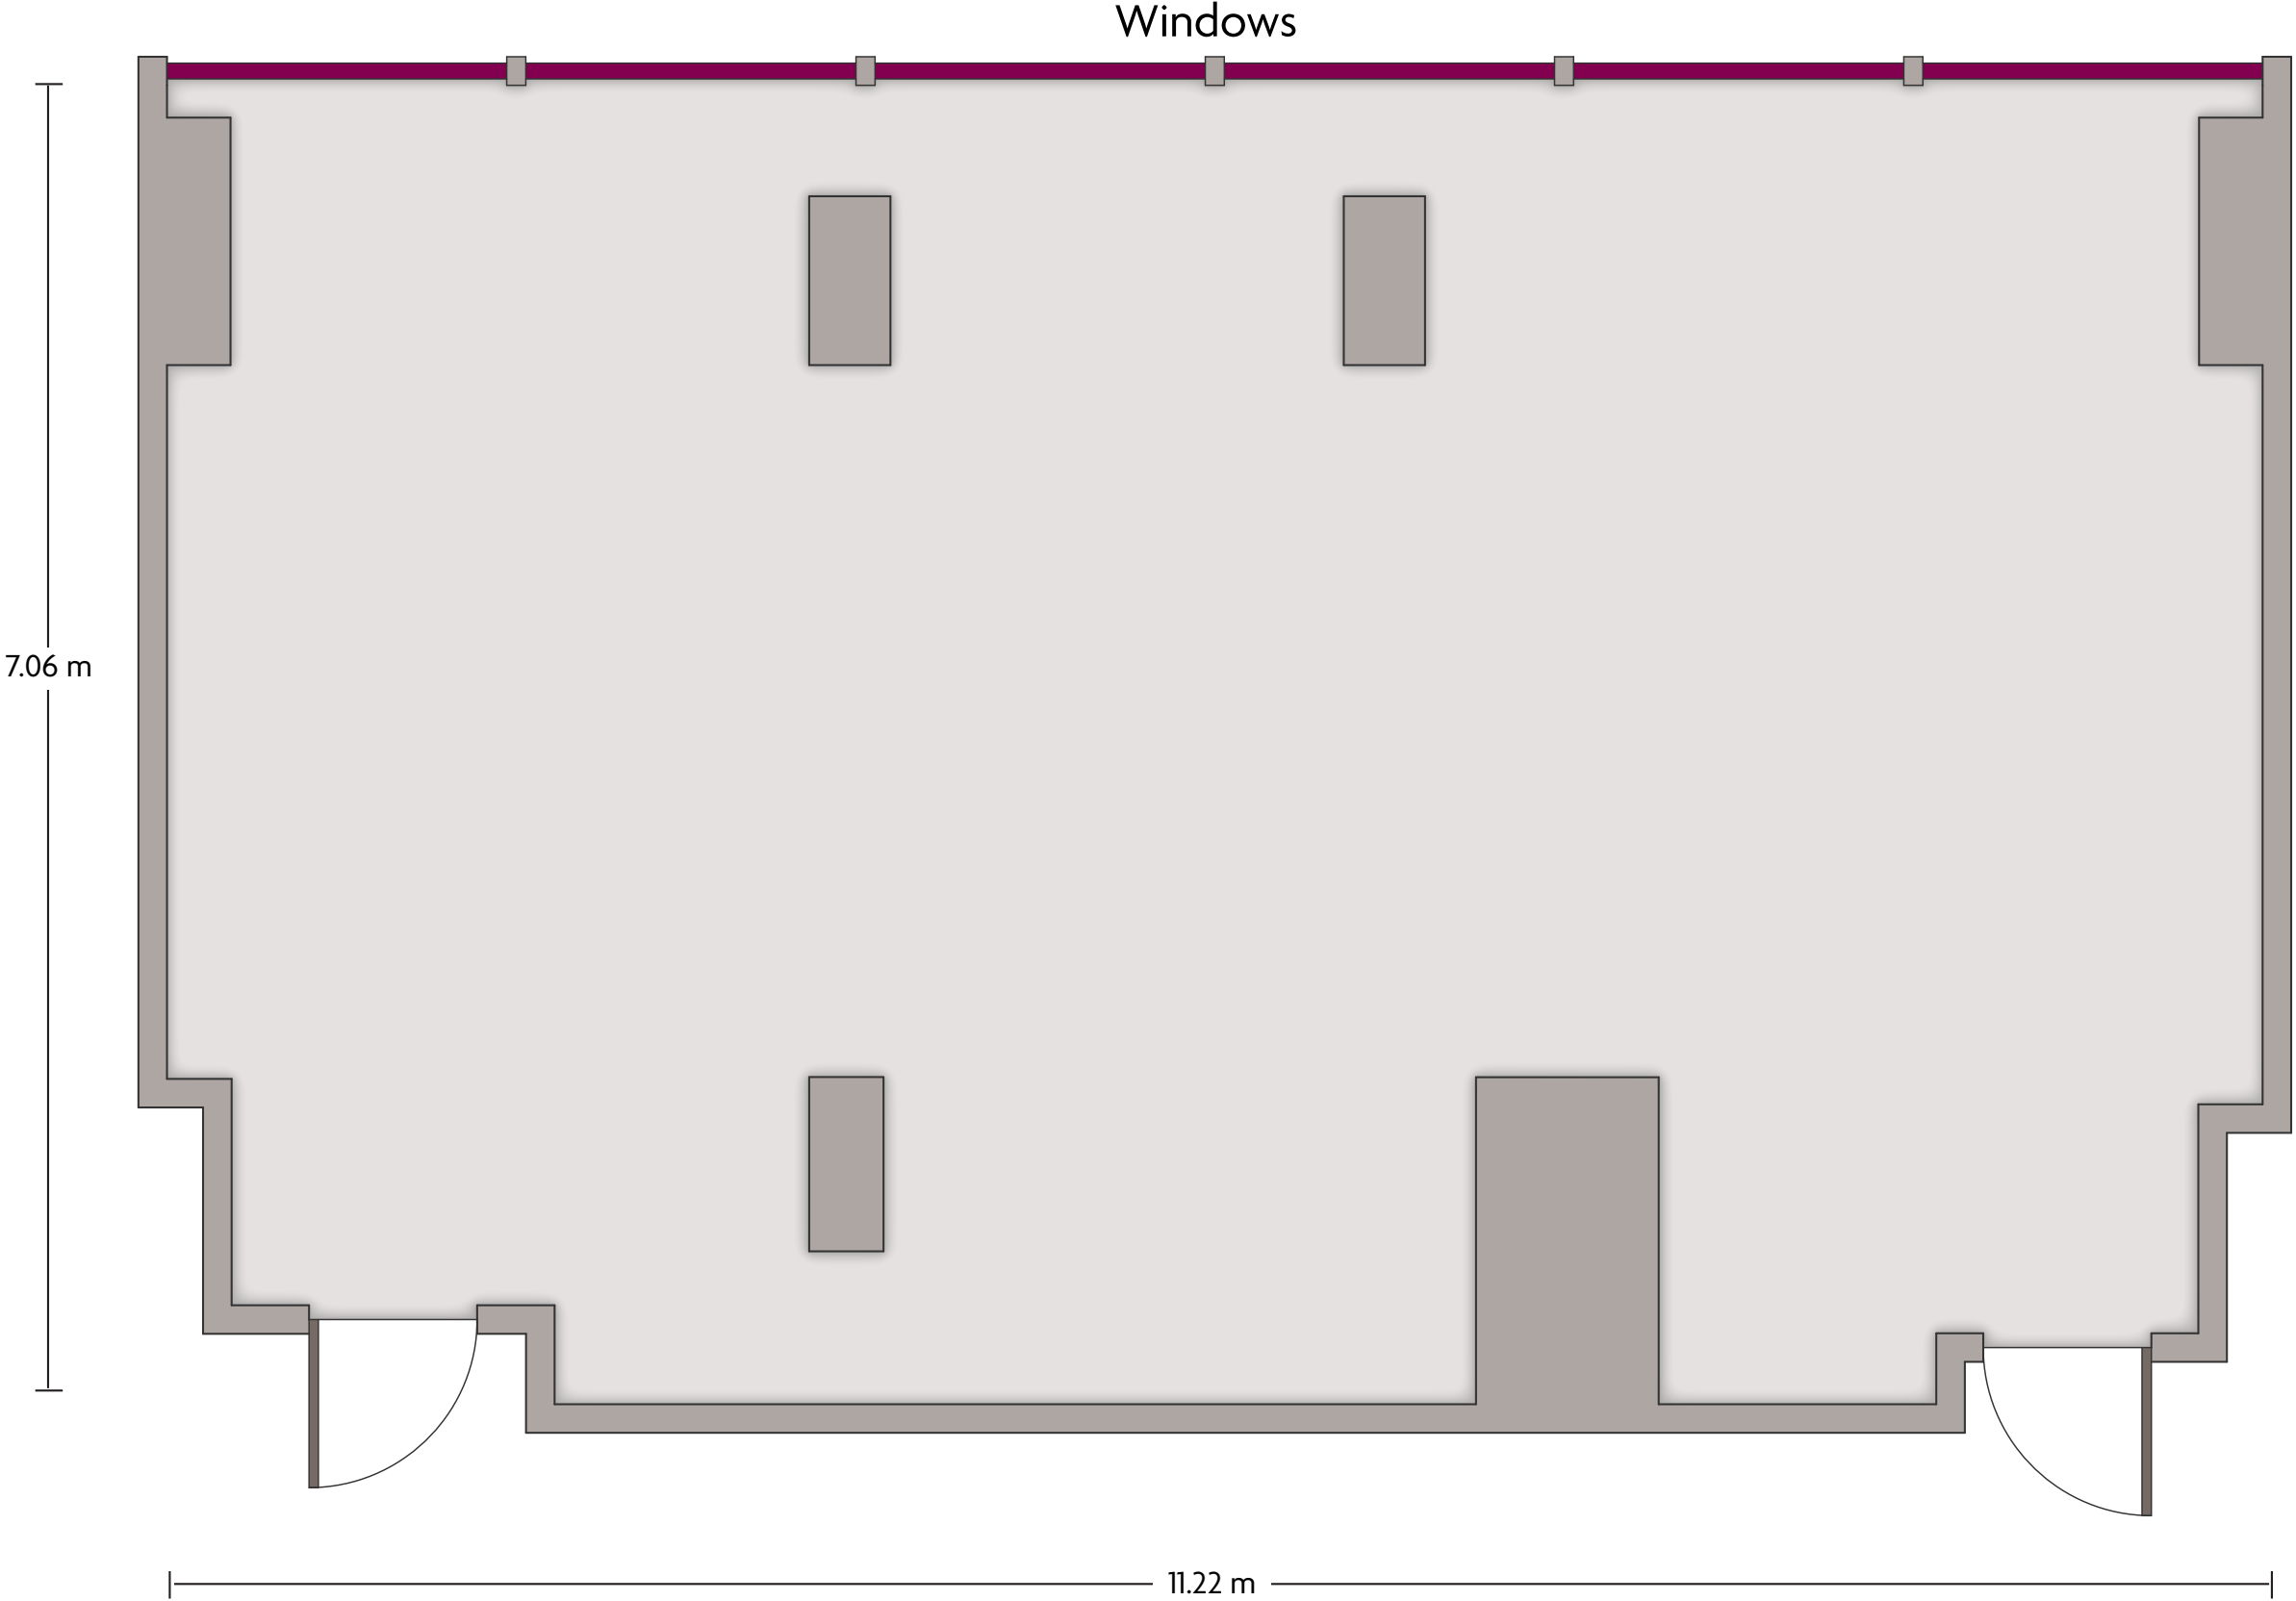

*Multiple layout options available for this space.

LENGTH: 11.2 m WIDTH: 7.2 m HEIGHT: 2.5 m TOTAL SQUARE METERS: 75.1 m² MAXIMUM CAPACITY: 16 POWER OUTLETS: 10

Farwaniya Block 3 - Street 103 P.O. Box 18544 | Farwaniya, Kuwait City - 81006, Kuwait | 965.0.1848111

*Multiple layout options available for this space.

LENGTH: 11.2 m WIDTH: 7.1 m HEIGHT: 2.5 m TOTAL SQUARE METERS: 74 m² MAXIMUM CAPACITY: 16 POWER OUTLETS: 10

Farwaniya Block 3 - Street 103 P.O. Box 18544 | Farwaniya, Kuwait City - 81006, Kuwait | 965.0.1848111

*Multiple layout options available for this space.

LENGTH: 11.2 m WIDTH: 7.1 m HEIGHT: 2.5 m TOTAL SQUARE METERS: 74 m² MAXIMUM CAPACITY: 24 POWER OUTLETS: 10

Farwaniya Block 3 - Street 103 P.O. Box 18544 | Farwaniya, Kuwait City - 81006, Kuwait | 965.0.1848111

*Multiple layout options available for this space.

LENGTH: 11.5 m WIDTH: 7.1 m HEIGHT: 3 m TOTAL SQUARE METERS: 81.7 m² MAXIMUM CAPACITY: 80 POWER OUTLETS: 7

Farwaniya Block 3 - Street 103 P.O. Box 18544 | Farwaniya, Kuwait City - 81006, Kuwait | 965.0.1848111