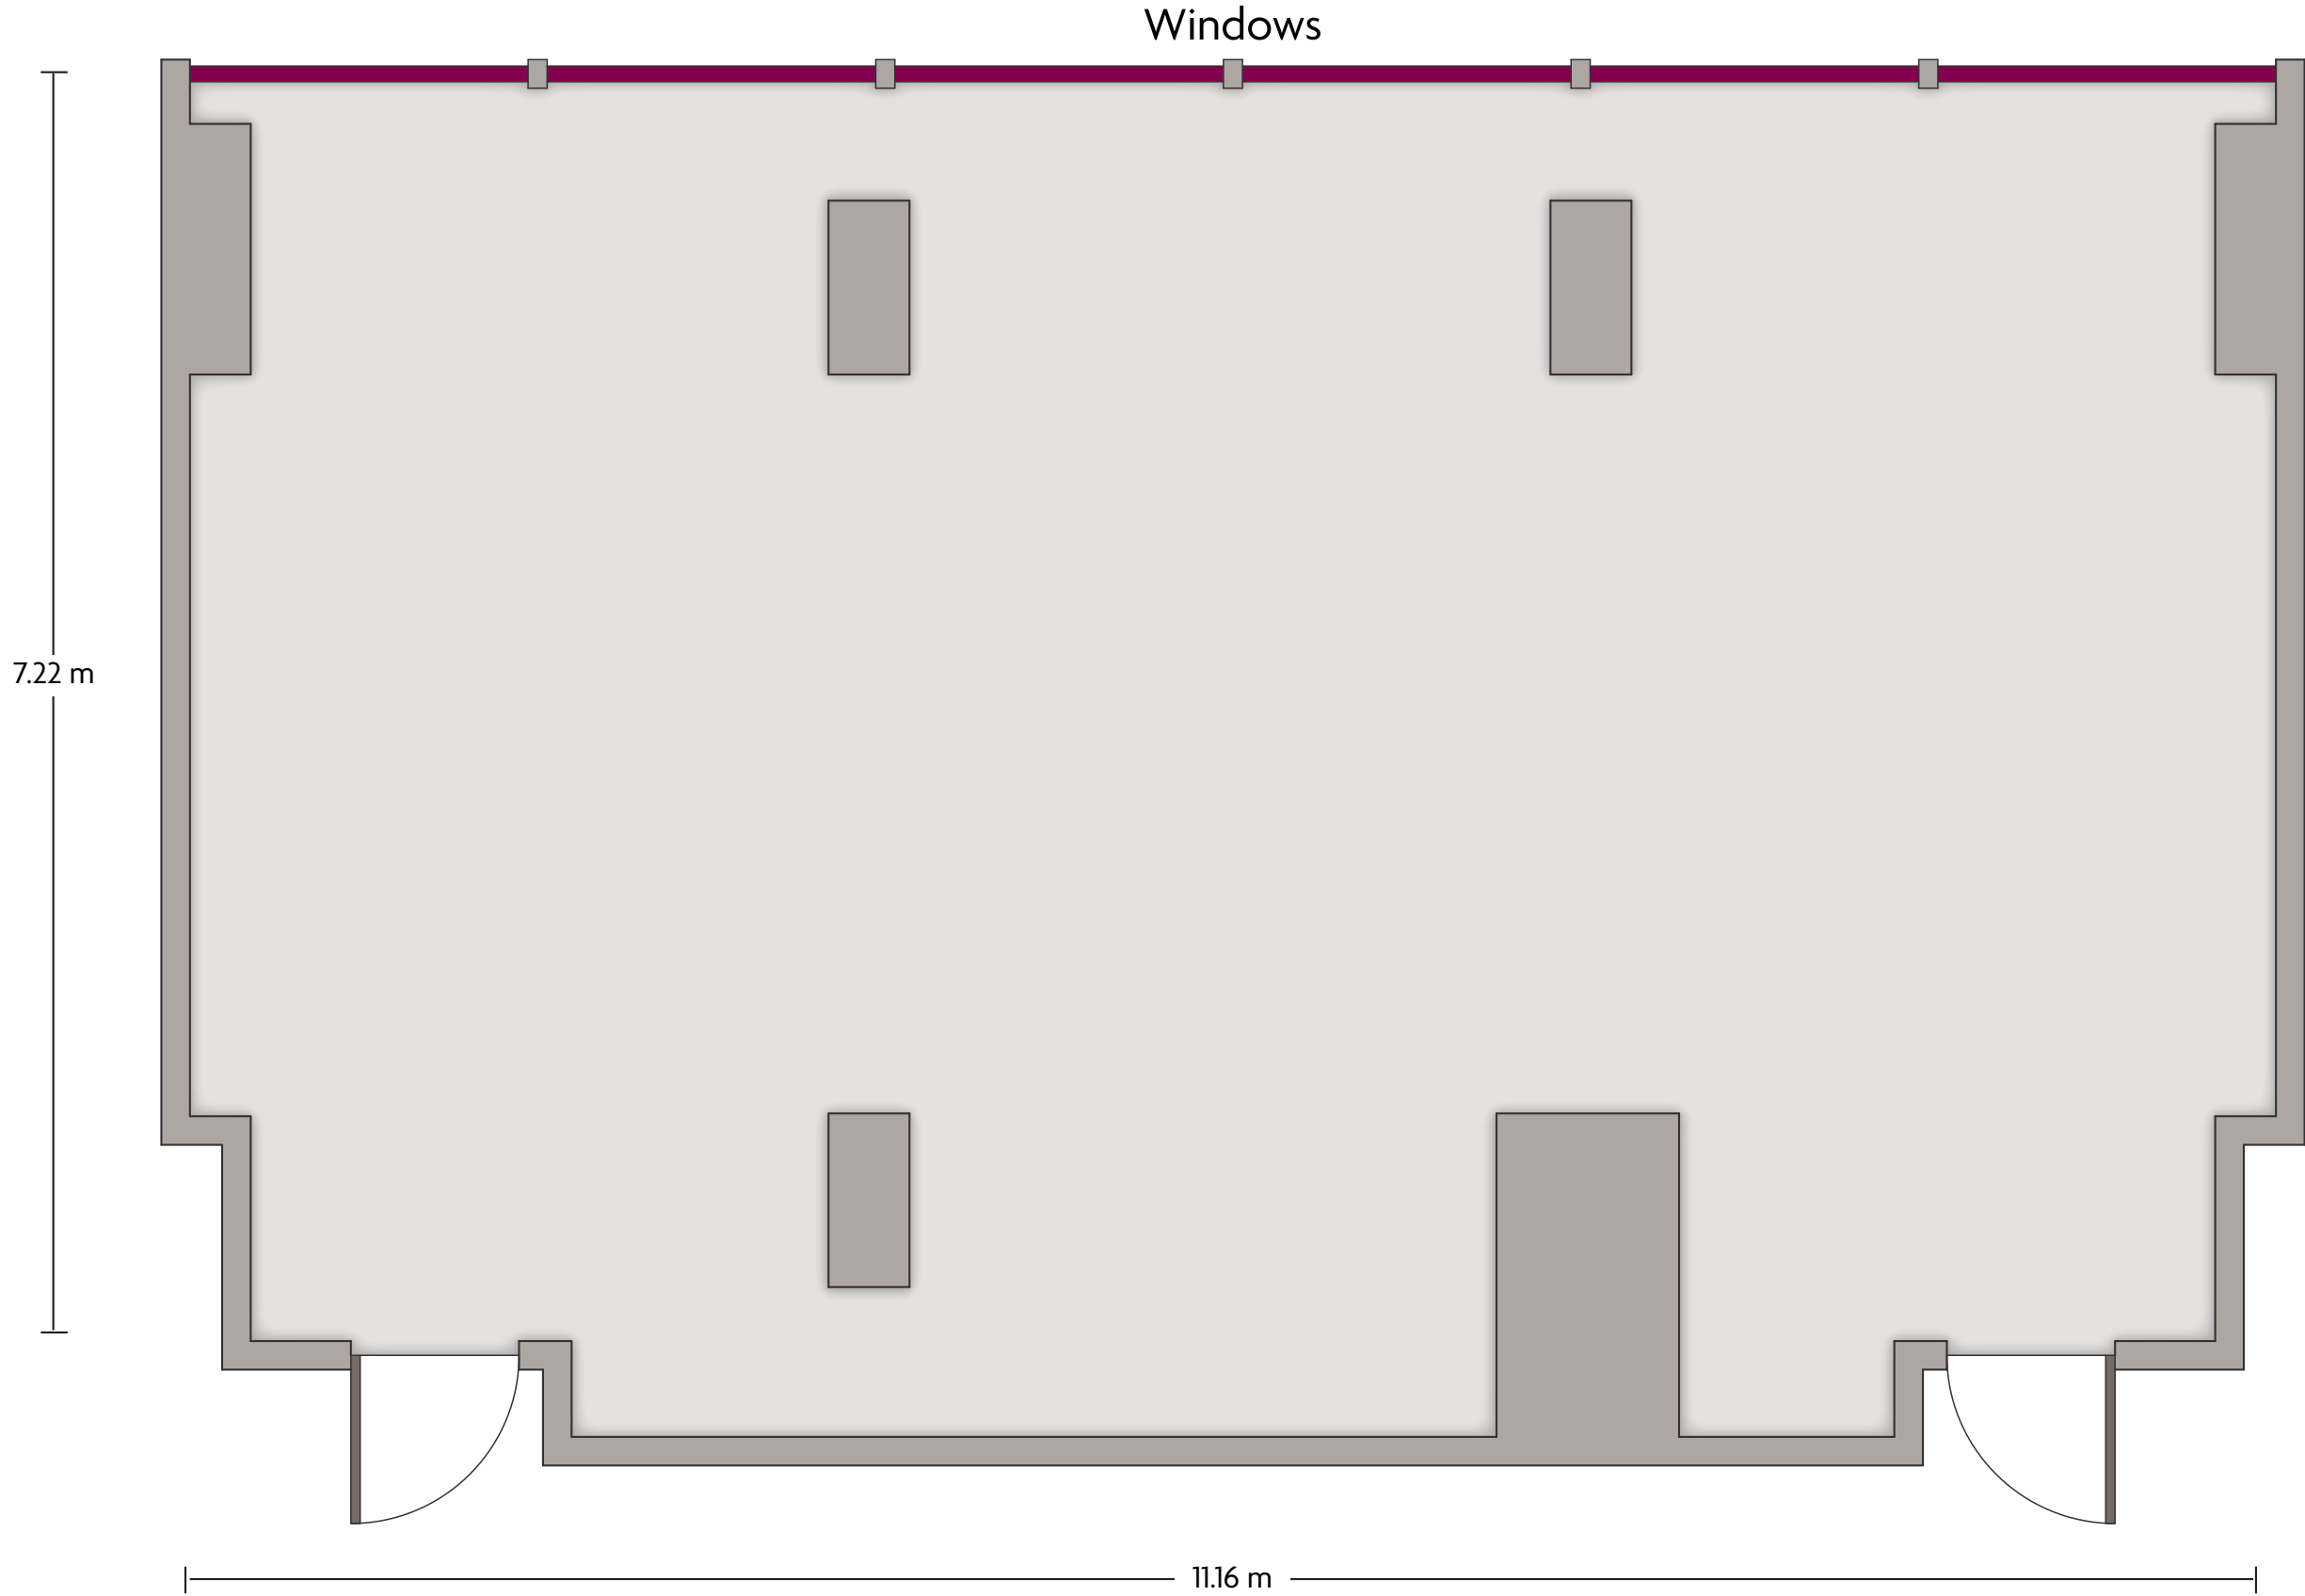

*Multiple layout options available for this space.

LENGTH: 7.4 m WIDTH: 7.4 m HEIGHT: 2.5 m TOTAL SQUARE METERS: 50.2 m² MAXIMUM CAPACITY: 16 POWER OUTLETS: 4

Farwaniya Block 3 - Street 103 P.O. Box 18544 | Farwaniya, Kuwait City - 81006, Kuwait | 965.0.1848111

*Multiple layout options available for this space.

LENGTH: 7.4 m WIDTH: 6.8 m HEIGHT: 2.5 m TOTAL SQUARE METERS: 46.8 m² MAXIMUM CAPACITY: 16 POWER OUTLETS: 4

Farwaniya Block 3 - Street 103 P.O. Box 18544 | Farwaniya, Kuwait City - 81006, Kuwait | 965.0.1848111

*Multiple layout options available for this space.

LENGTH: 11.2 m WIDTH: 7.2 m HEIGHT: 2.5 m TOTAL SQUARE METERS: 75.1 m² MAXIMUM CAPACITY: 16 POWER OUTLETS: 10

Farwaniya Block 3 - Street 103 P.O. Box 18544 | Farwaniya, Kuwait City - 81006, Kuwait | 965.0.1848111

*Multiple layout options available for this space.

Crowne Plaza® Kuwait Al Thuraya City - Auditorium

LENGTH: 35.4 m WIDTH: 14.5 m HEIGHT: 4 m TOTAL SQUARE METERS: 217.7 m² MAXIMUM CAPACITY: 219 POWER OUTLETS: 10