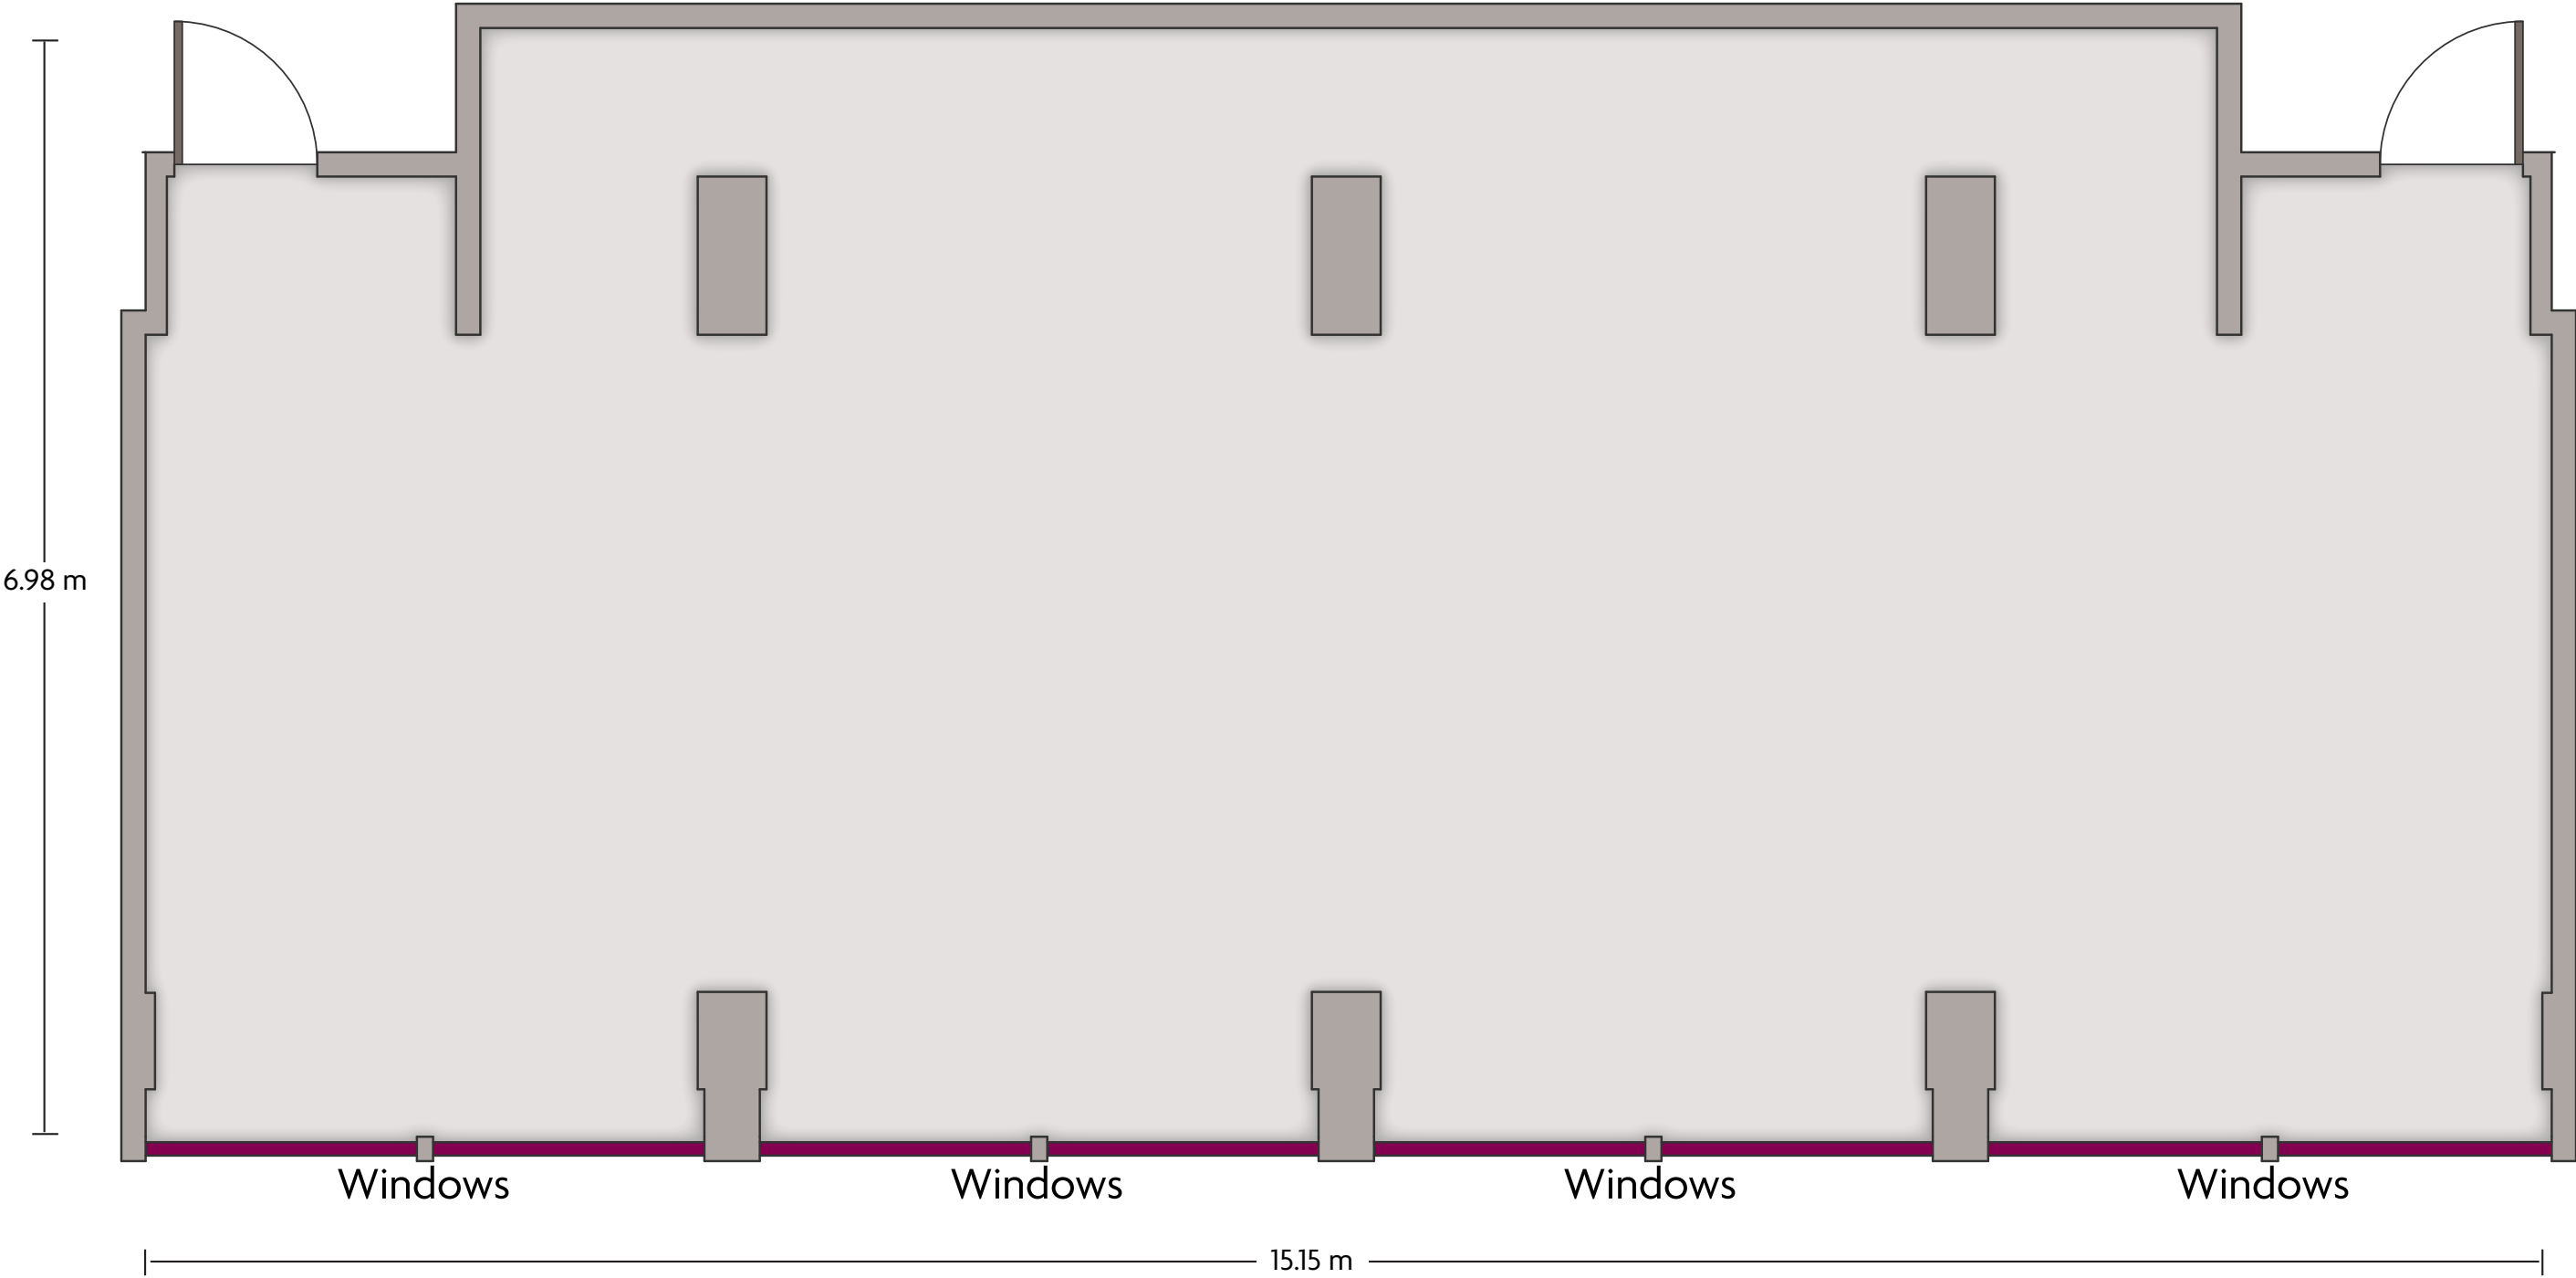

*Multiple layout options available for this space.

LENGTH: 11.2 m WIDTH: 7.1 m HEIGHT: 2.5 m TOTAL SQUARE METERS: 74 m² MAXIMUM CAPACITY: 24 POWER OUTLETS: 10

Farwaniya Block 3 - Street 103 P.O. Box 18544 | Farwaniya, Kuwait City - 81006, Kuwait | 965.0.1848111

*Multiple layout options available for this space.

LENGTH: 11.5 m WIDTH: 7.1 m HEIGHT: 3 m TOTAL SQUARE METERS: 81.7 m² MAXIMUM CAPACITY: 80 POWER OUTLETS: 7

Farwaniya Block 3 - Street 103 P.O. Box 18544 | Farwaniya, Kuwait City - 81006, Kuwait | 965.0.1848111

*Multiple layout options available for this space.

LENGTH: 15.1 m WIDTH: 7.0 m HEIGHT: 3 m TOTAL SQUARE METERS: 100.1 m² MAXIMUM CAPACITY: 60 POWER OUTLETS: 11

Farwaniya Block 3 - Street 103 P.O. Box 18544 | Farwaniya, Kuwait City - 81006, Kuwait | 965.0.1848111

*Multiple layout options available for this space.

LENGTH: 35.4 m WIDTH: 14.5 m HEIGHT: 4 m TOTAL SQUARE METERS: 507.2 m² MAXIMUM CAPACITY: 400 POWER OUTLETS: 23

Farwaniya Block 3 - Street 103 P.O. Box 18544 | Farwaniya, Kuwait City - 81006, Kuwait | 965.0.1848111