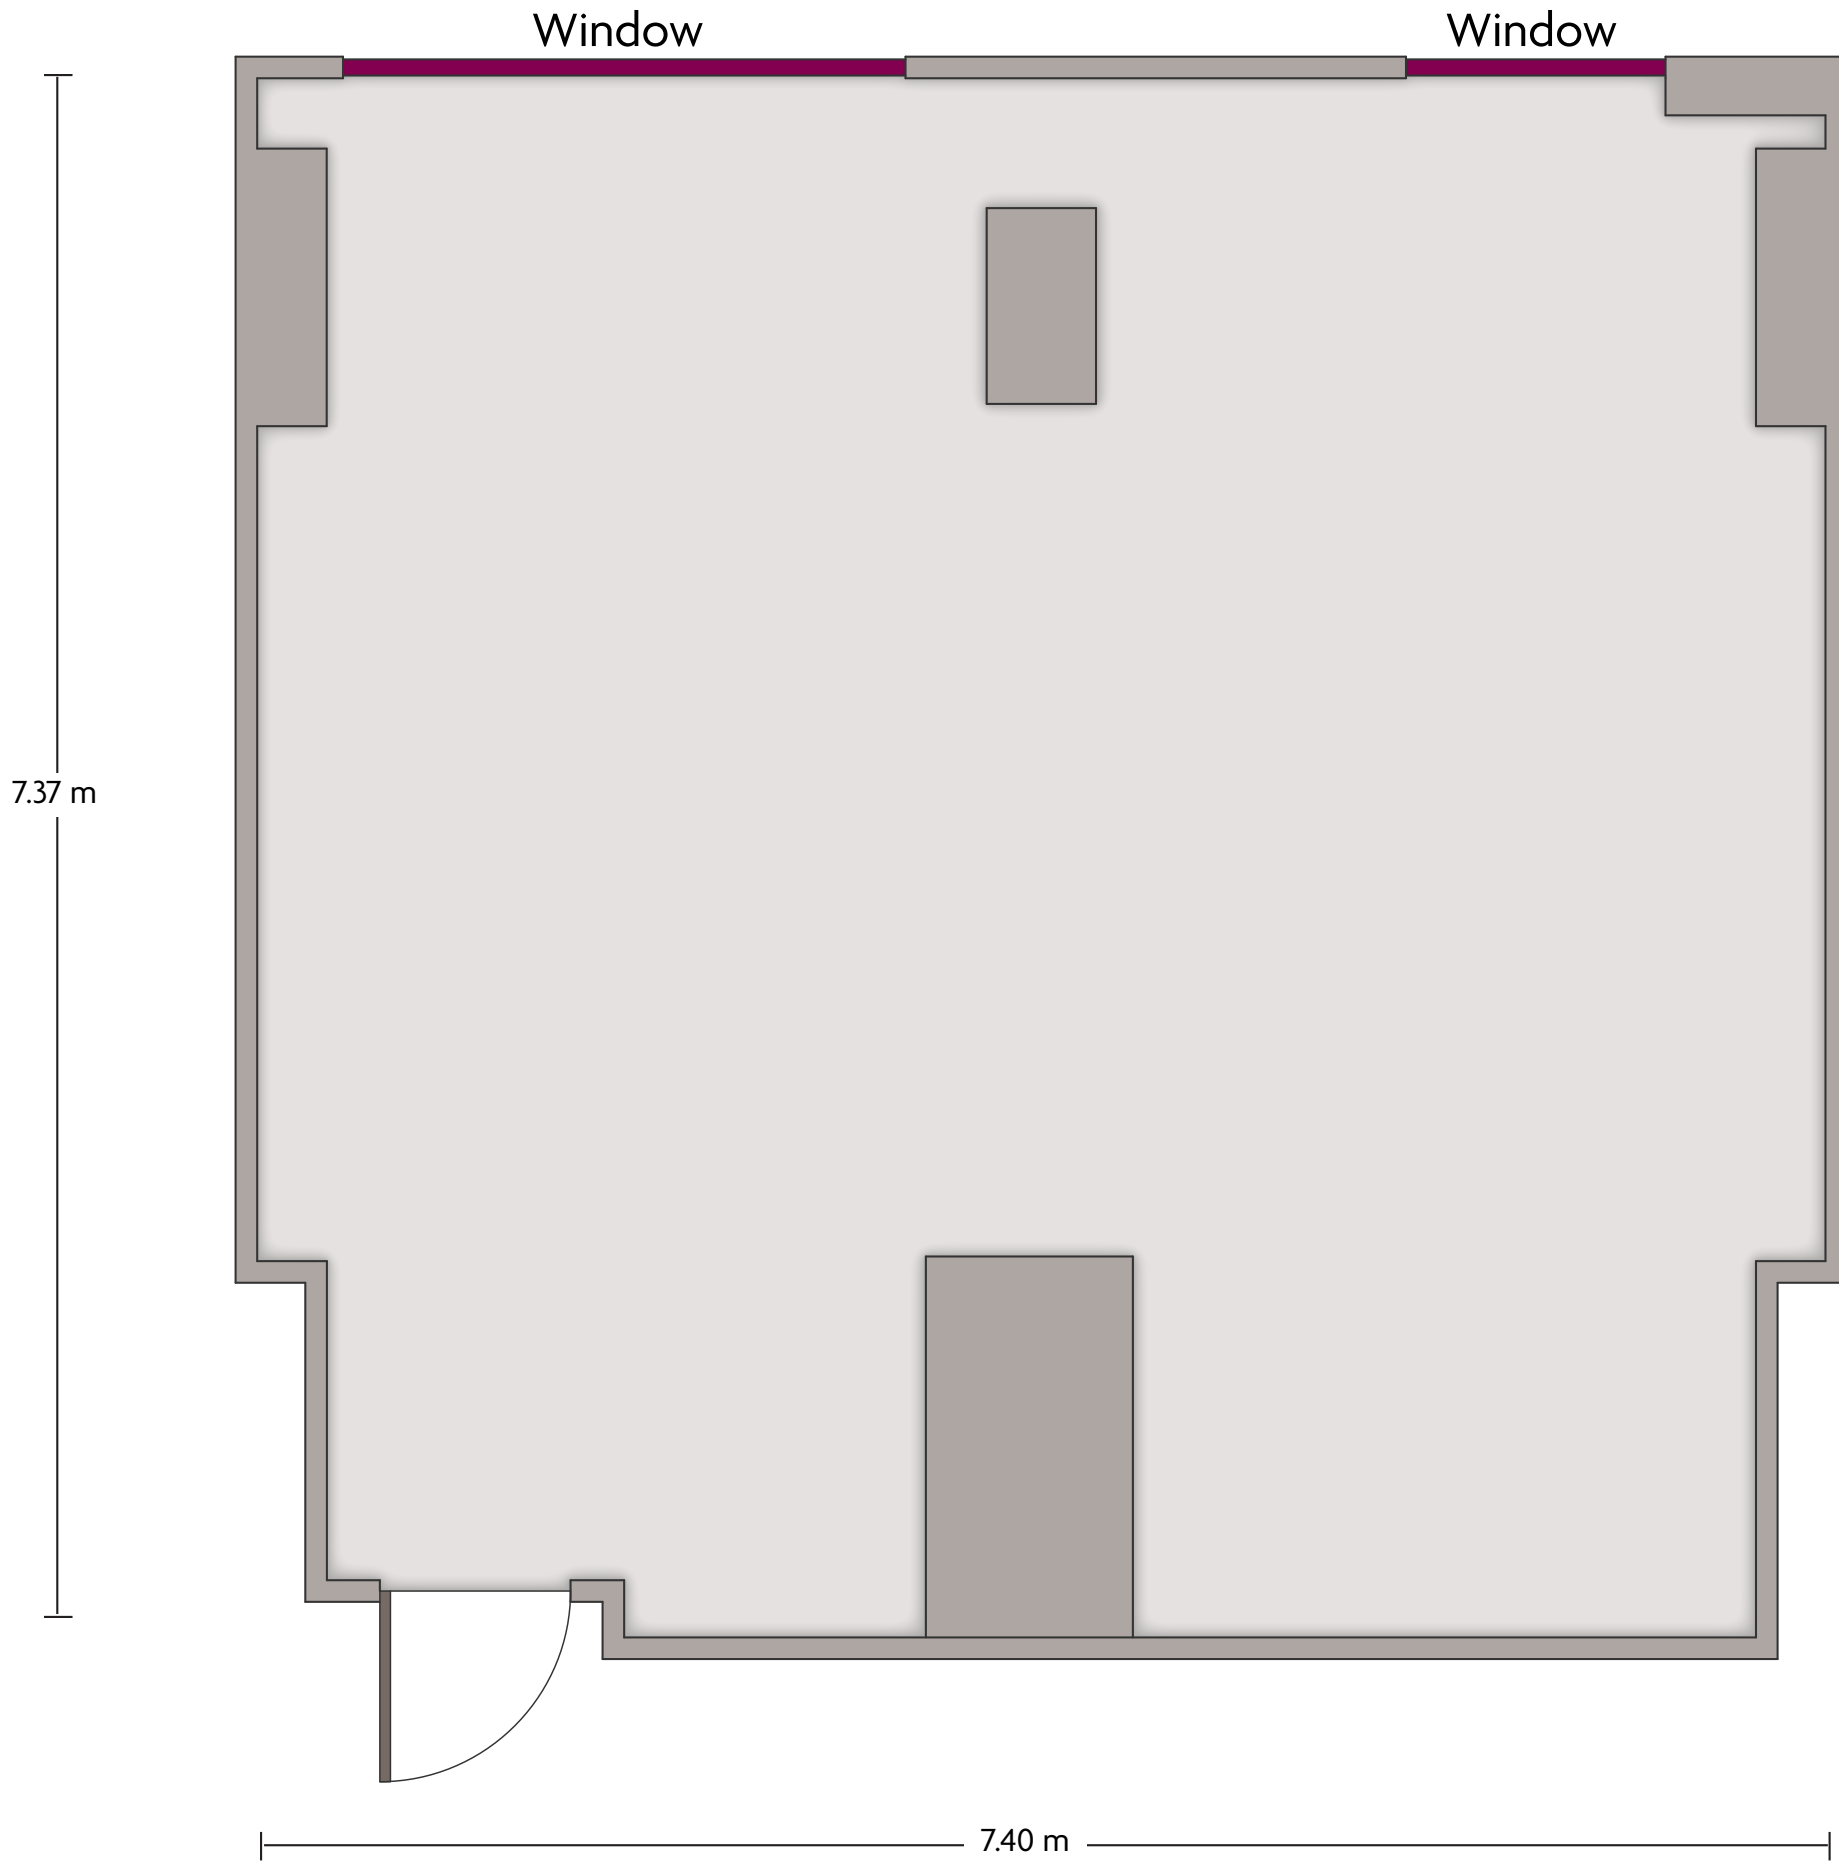

LENGTH: 9.0 m WIDTH: 7.4 m HEIGHT: 2.5 m TOTAL SQUARE METERS: 62.1 m² MAXIMUM CAPACITY: 16 POWER OUTLETS: 7

Farwaniya Block 3 - Street 103 P.O. Box 18544 | Farwaniya, Kuwait City - 81006, Kuwait | 965.0.1848111

*Multiple layout options available for this space.

LENGTH: 7.4 m WIDTH: 7.4 m HEIGHT: 2.5 m TOTAL SQUARE METERS: 50.2 m² MAXIMUM CAPACITY: 16 POWER OUTLETS: 4

Farwaniya Block 3 - Street 103 P.O. Box 18544 | Farwaniya, Kuwait City - 81006, Kuwait | 965.0.1848111

*Multiple layout options available for this space.

LENGTH: 7.4 m WIDTH: 6.8 m HEIGHT: 2.5 m TOTAL SQUARE METERS: 46.8 m² MAXIMUM CAPACITY: 16 POWER OUTLETS: 4

Farwaniya Block 3 - Street 103 P.O. Box 18544 | Farwaniya, Kuwait City - 81006, Kuwait | 965.0.1848111

*Multiple layout options available for this space.

Crowne Plaza® Kuwait Al Thuraya City - Auditorium

LENGTH: 35.4 m WIDTH: 14.5 m HEIGHT: 4 m TOTAL SQUARE METERS: 217.7 m² MAXIMUM CAPACITY: 219 POWER OUTLETS: 10