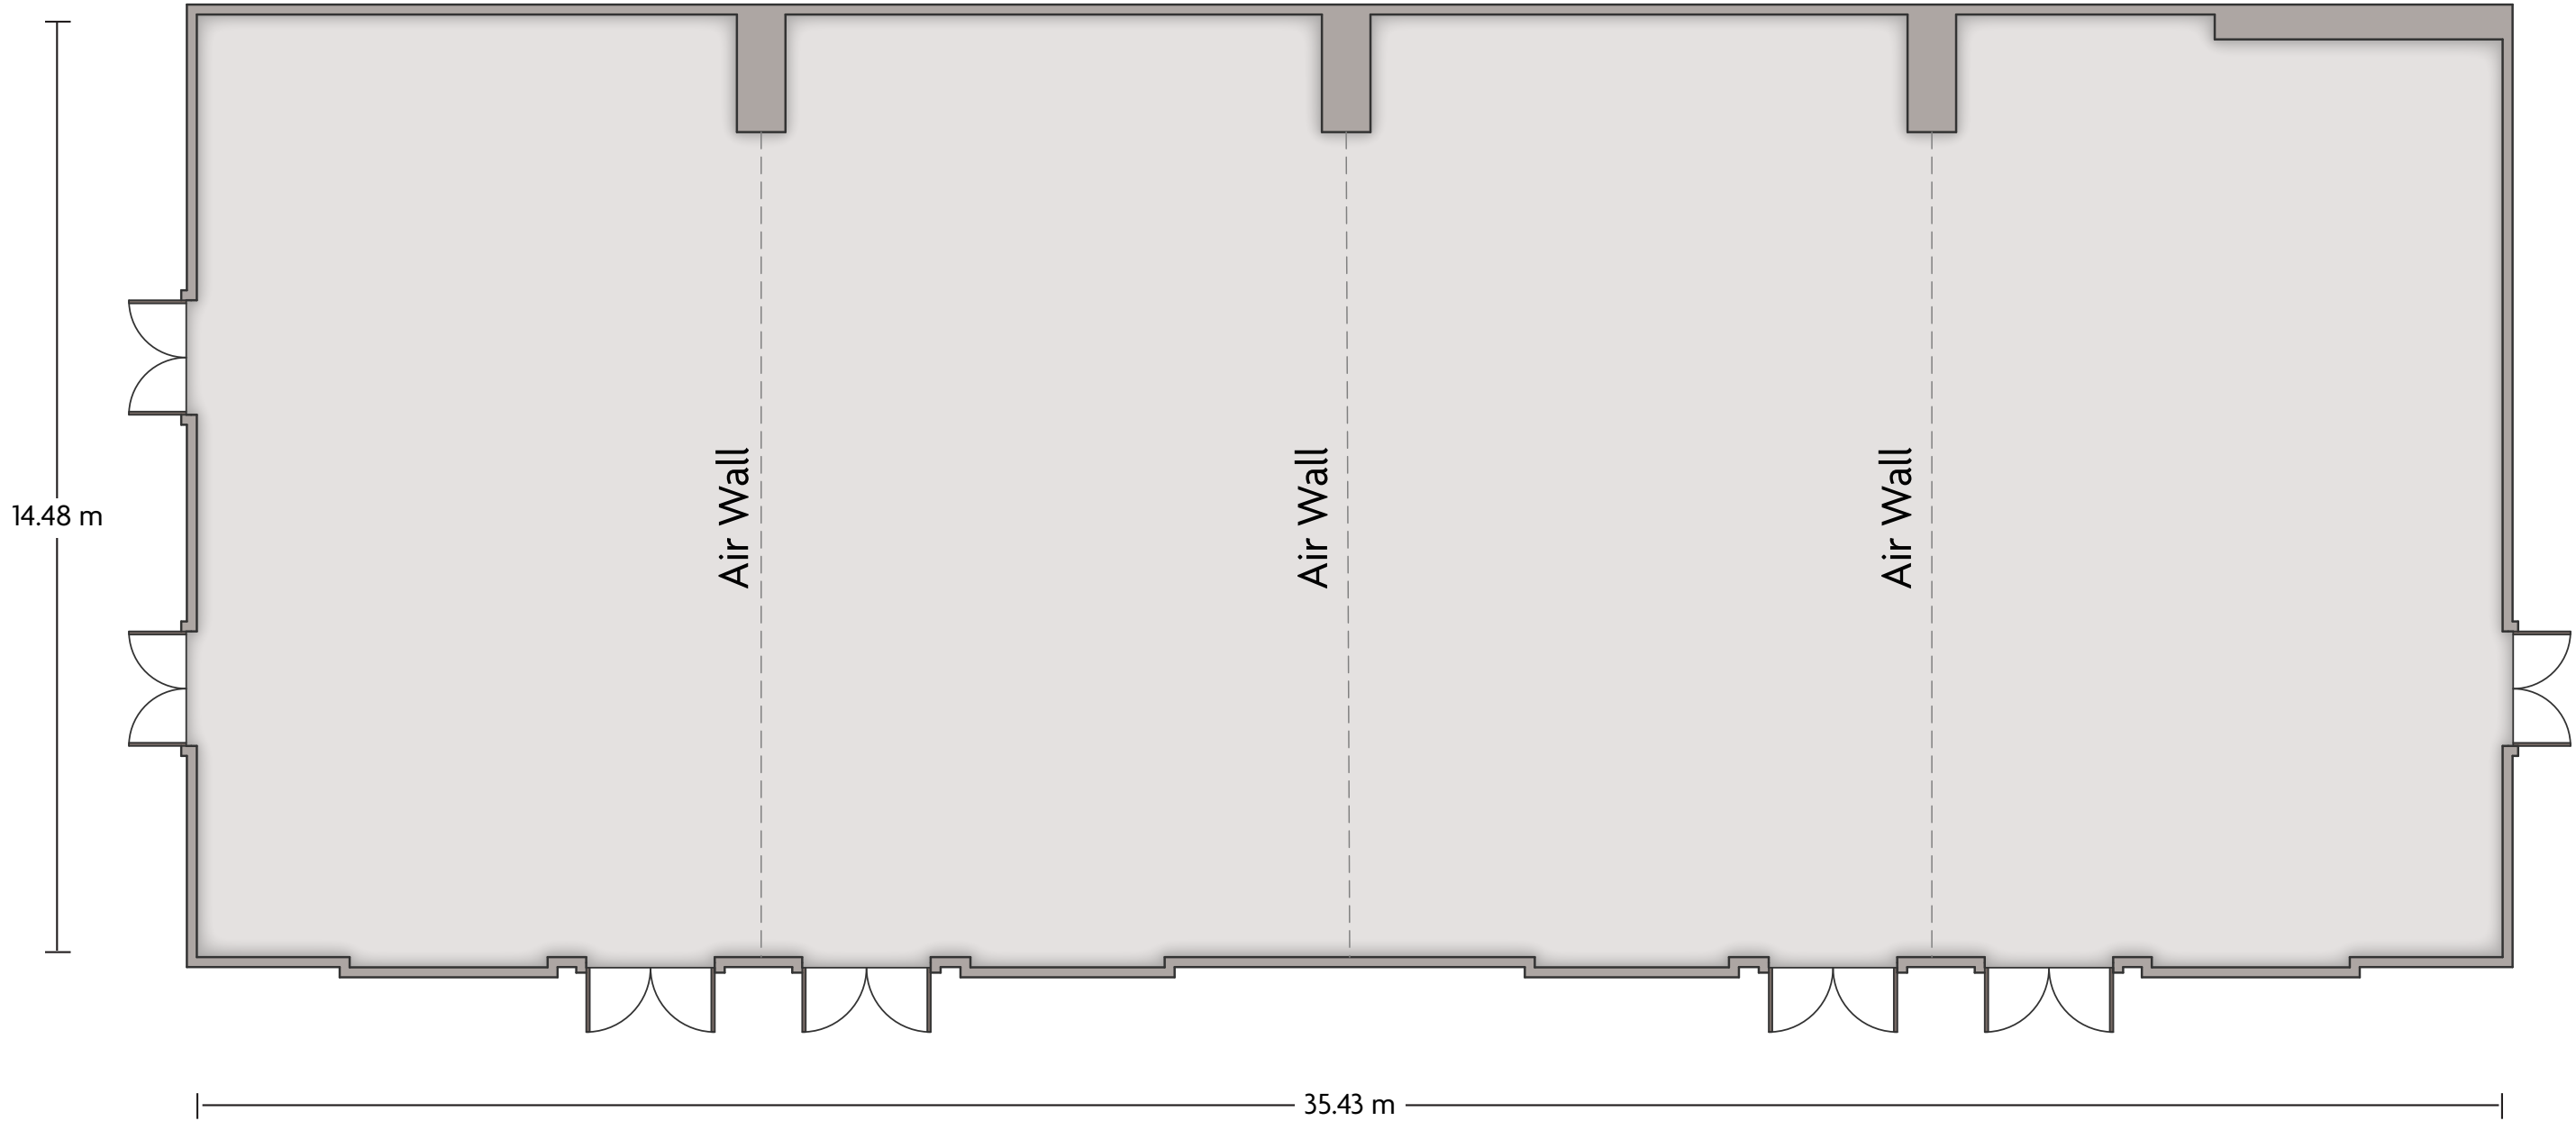

*Multiple layout options available for this space.

LENGTH: 11.2 m WIDTH: 7.1 m HEIGHT: 2.5 m TOTAL SQUARE METERS: 74 m² MAXIMUM CAPACITY: 24 POWER OUTLETS: 10

Farwaniya Block 3 - Street 103 P.O. Box 18544 | Farwaniya, Kuwait City - 81006, Kuwait | 965.0.1848111

*Multiple layout options available for this space.

LENGTH: 11.5 m WIDTH: 7.1 m HEIGHT: 3 m TOTAL SQUARE METERS: 81.7 m² MAXIMUM CAPACITY: 80 POWER OUTLETS: 7

Farwaniya Block 3 - Street 103 P.O. Box 18544 | Farwaniya, Kuwait City - 81006, Kuwait | 965.0.1848111

*Multiple layout options available for this space.

LENGTH: 15.1 m WIDTH: 7.0 m HEIGHT: 3 m TOTAL SQUARE METERS: 100.1 m² MAXIMUM CAPACITY: 60 POWER OUTLETS: 11

Farwaniya Block 3 - Street 103 P.O. Box 18544 | Farwaniya, Kuwait City - 81006, Kuwait | 965.0.1848111

*Multiple layout options available for this space.

LENGTH: 35.4 m WIDTH: 14.5 m HEIGHT: 4 m TOTAL SQUARE METERS: 507.2 m² MAXIMUM CAPACITY: 400 POWER OUTLETS: 23

Farwaniya Block 3 - Street 103 P.O. Box 18544 | Farwaniya, Kuwait City - 81006, Kuwait | 965.0.1848111