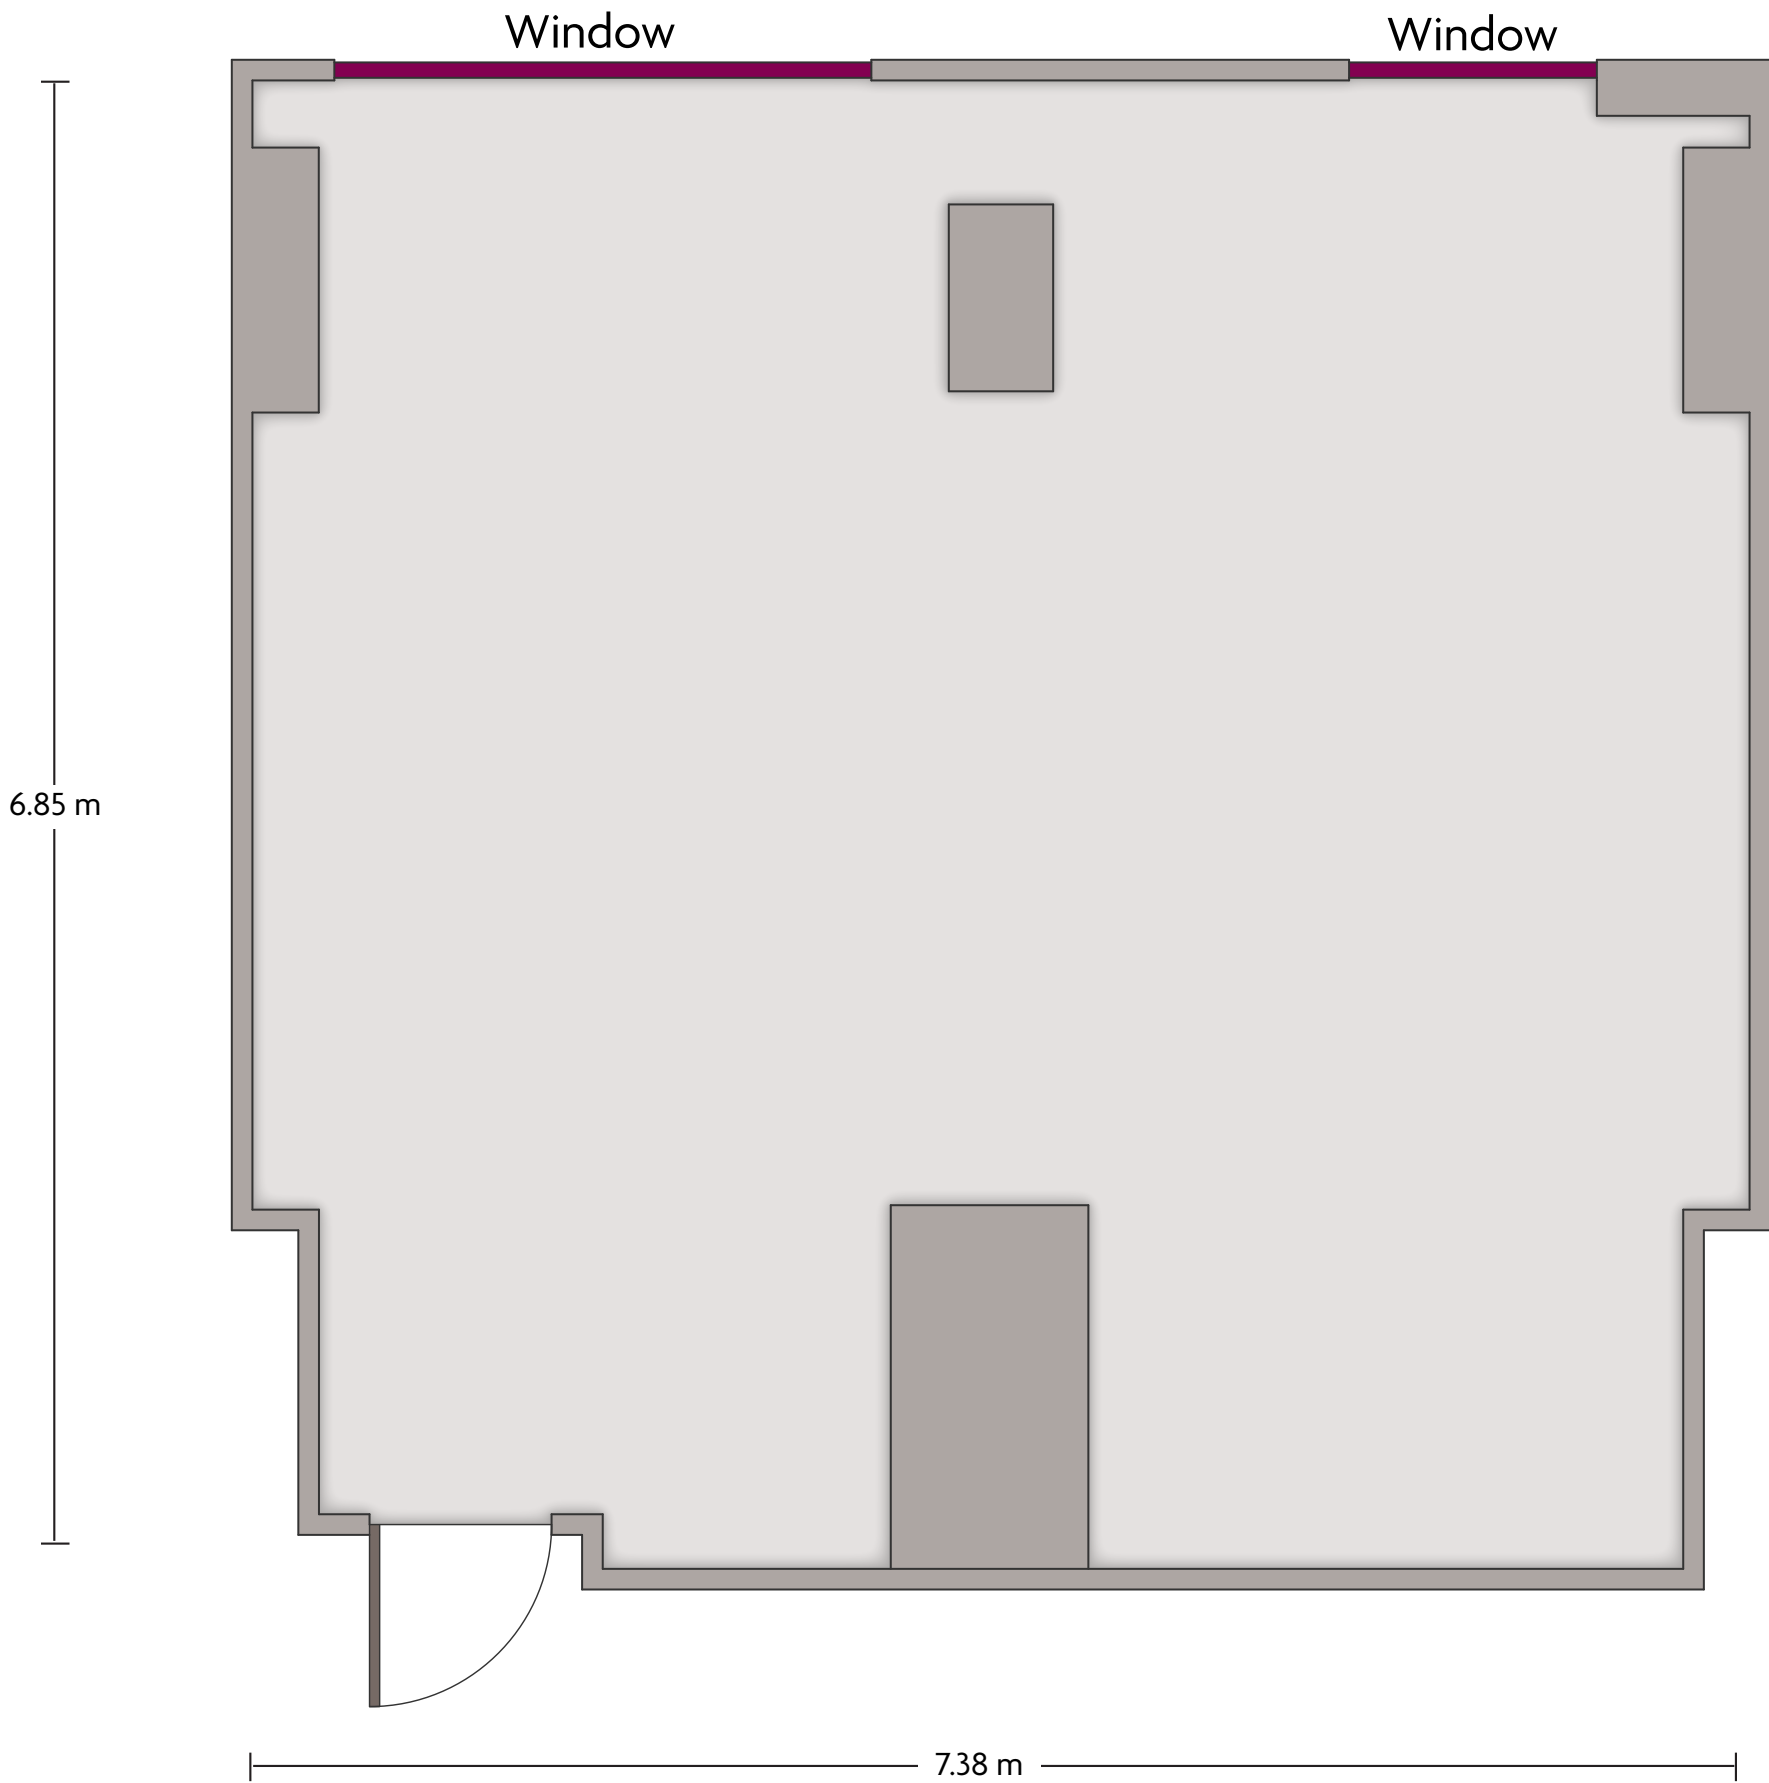

LENGTH: 9.0 m WIDTH: 7.4 m HEIGHT: 2.5 m TOTAL SQUARE METERS: 62.1 m² MAXIMUM CAPACITY: 16 POWER OUTLETS: 7

Farwaniya Block 3 - Street 103 P.O. Box 18544 | Farwaniya, Kuwait City - 81006, Kuwait | 965.0.1848111

*Multiple layout options available for this space.

LENGTH: 7.4 m WIDTH: 7.4 m HEIGHT: 2.5 m TOTAL SQUARE METERS: 50.2 m² MAXIMUM CAPACITY: 16 POWER OUTLETS: 4

Farwaniya Block 3 - Street 103 P.O. Box 18544 | Farwaniya, Kuwait City - 81006, Kuwait | 965.0.1848111

*Multiple layout options available for this space.

LENGTH: 7.4 m WIDTH: 6.8 m HEIGHT: 2.5 m TOTAL SQUARE METERS: 46.8 m² MAXIMUM CAPACITY: 16 POWER OUTLETS: 4

Farwaniya Block 3 - Street 103 P.O. Box 18544 | Farwaniya, Kuwait City - 81006, Kuwait | 965.0.1848111

*Multiple layout options available for this space.

LENGTH: 11.2 m WIDTH: 7.2 m HEIGHT: 2.5 m TOTAL SQUARE METERS: 75.1 m² MAXIMUM CAPACITY: 16 POWER OUTLETS: 10

Farwaniya Block 3 - Street 103 P.O. Box 18544 | Farwaniya, Kuwait City - 81006, Kuwait | 965.0.1848111