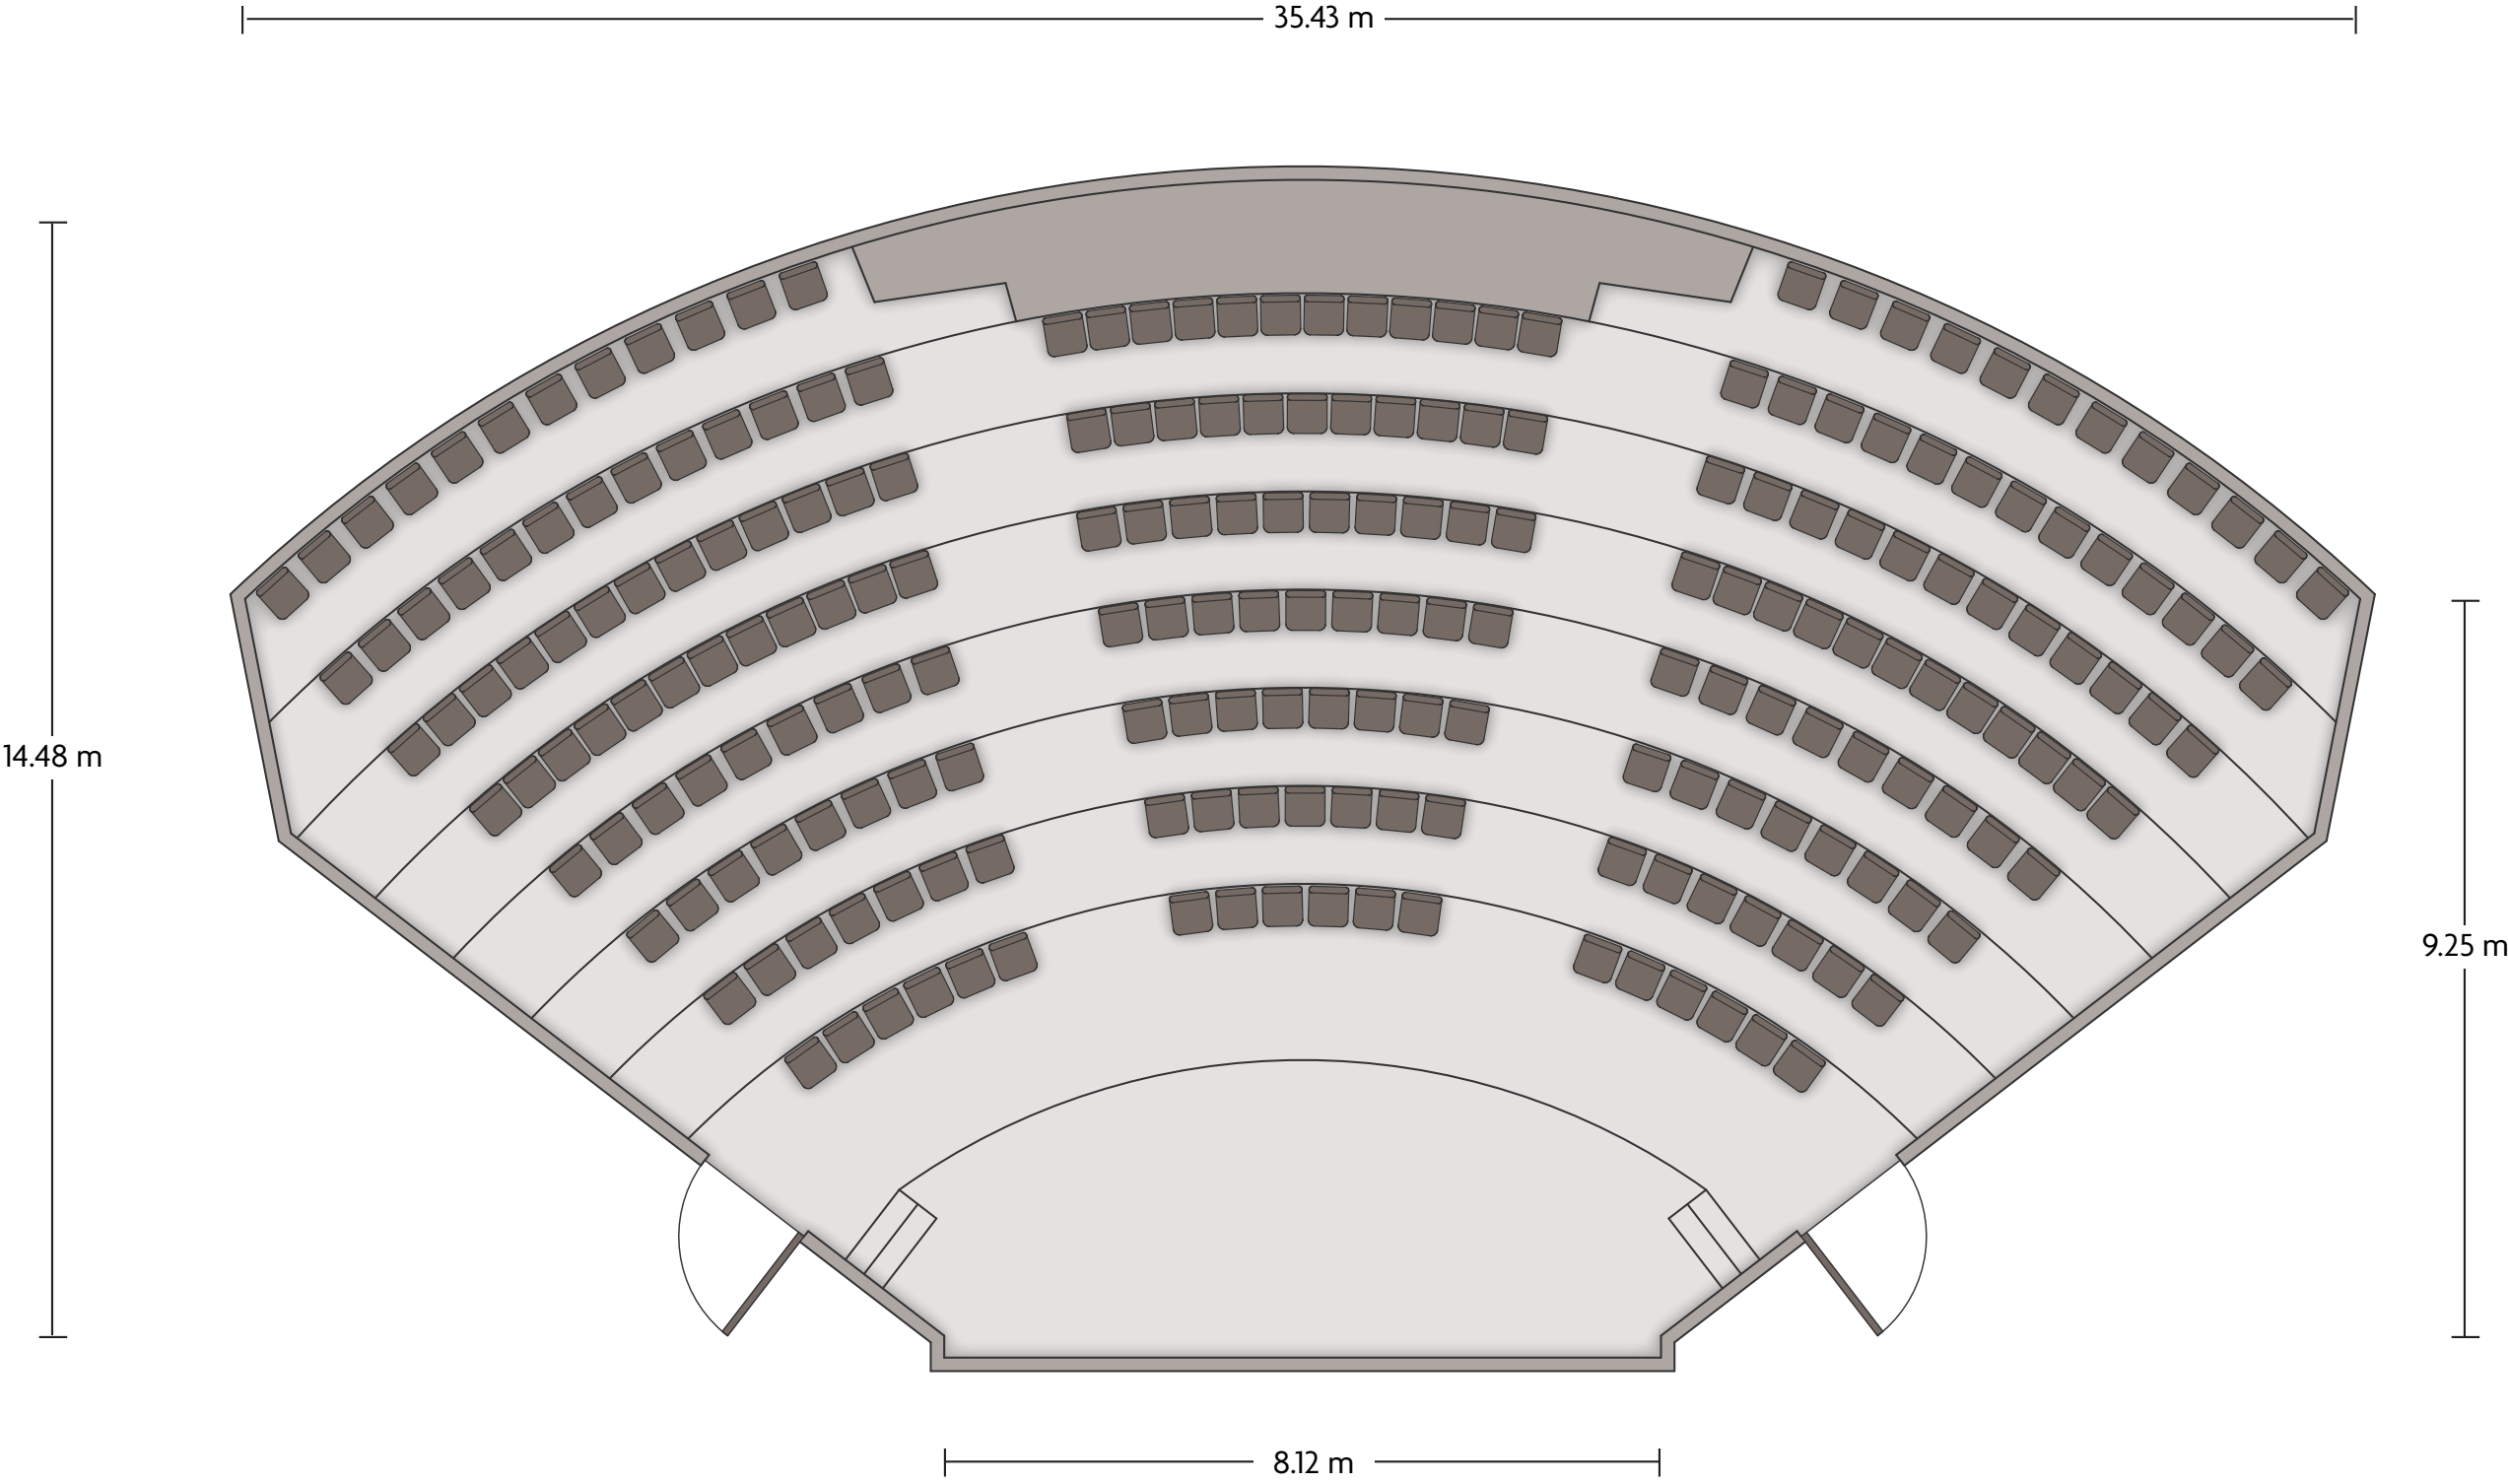

*Multiple layout options available for this space.

LENGTH: 11.5 m WIDTH: 7.1 m HEIGHT: 3 m TOTAL SQUARE METERS: 81.7 m² MAXIMUM CAPACITY: 80 POWER OUTLETS: 7

Farwaniya Block 3 - Street 103 P.O. Box 18544 | Farwaniya, Kuwait City - 81006, Kuwait | 965.0.1848111

*Multiple layout options available for this space.

LENGTH: 15.1 m WIDTH: 7.0 m HEIGHT: 3 m TOTAL SQUARE METERS: 100.1 m² MAXIMUM CAPACITY: 60 POWER OUTLETS: 11

Farwaniya Block 3 - Street 103 P.O. Box 18544 | Farwaniya, Kuwait City - 81006, Kuwait | 965.0.1848111

*Multiple layout options available for this space.

LENGTH: 35.4 m WIDTH: 14.5 m HEIGHT: 4 m TOTAL SQUARE METERS: 507.2 m² MAXIMUM CAPACITY: 400 POWER OUTLETS: 23

Farwaniya Block 3 - Street 103 P.O. Box 18544 | Farwaniya, Kuwait City - 81006, Kuwait | 965.0.1848111

*Multiple layout options available for this space.

Crowne Plaza® Kuwait Al Thuraya City - Auditorium

LENGTH: 35.4 m WIDTH: 14.5 m HEIGHT: 4 m TOTAL SQUARE METERS: 217.7 m² MAXIMUM CAPACITY: 219 POWER OUTLETS: 10